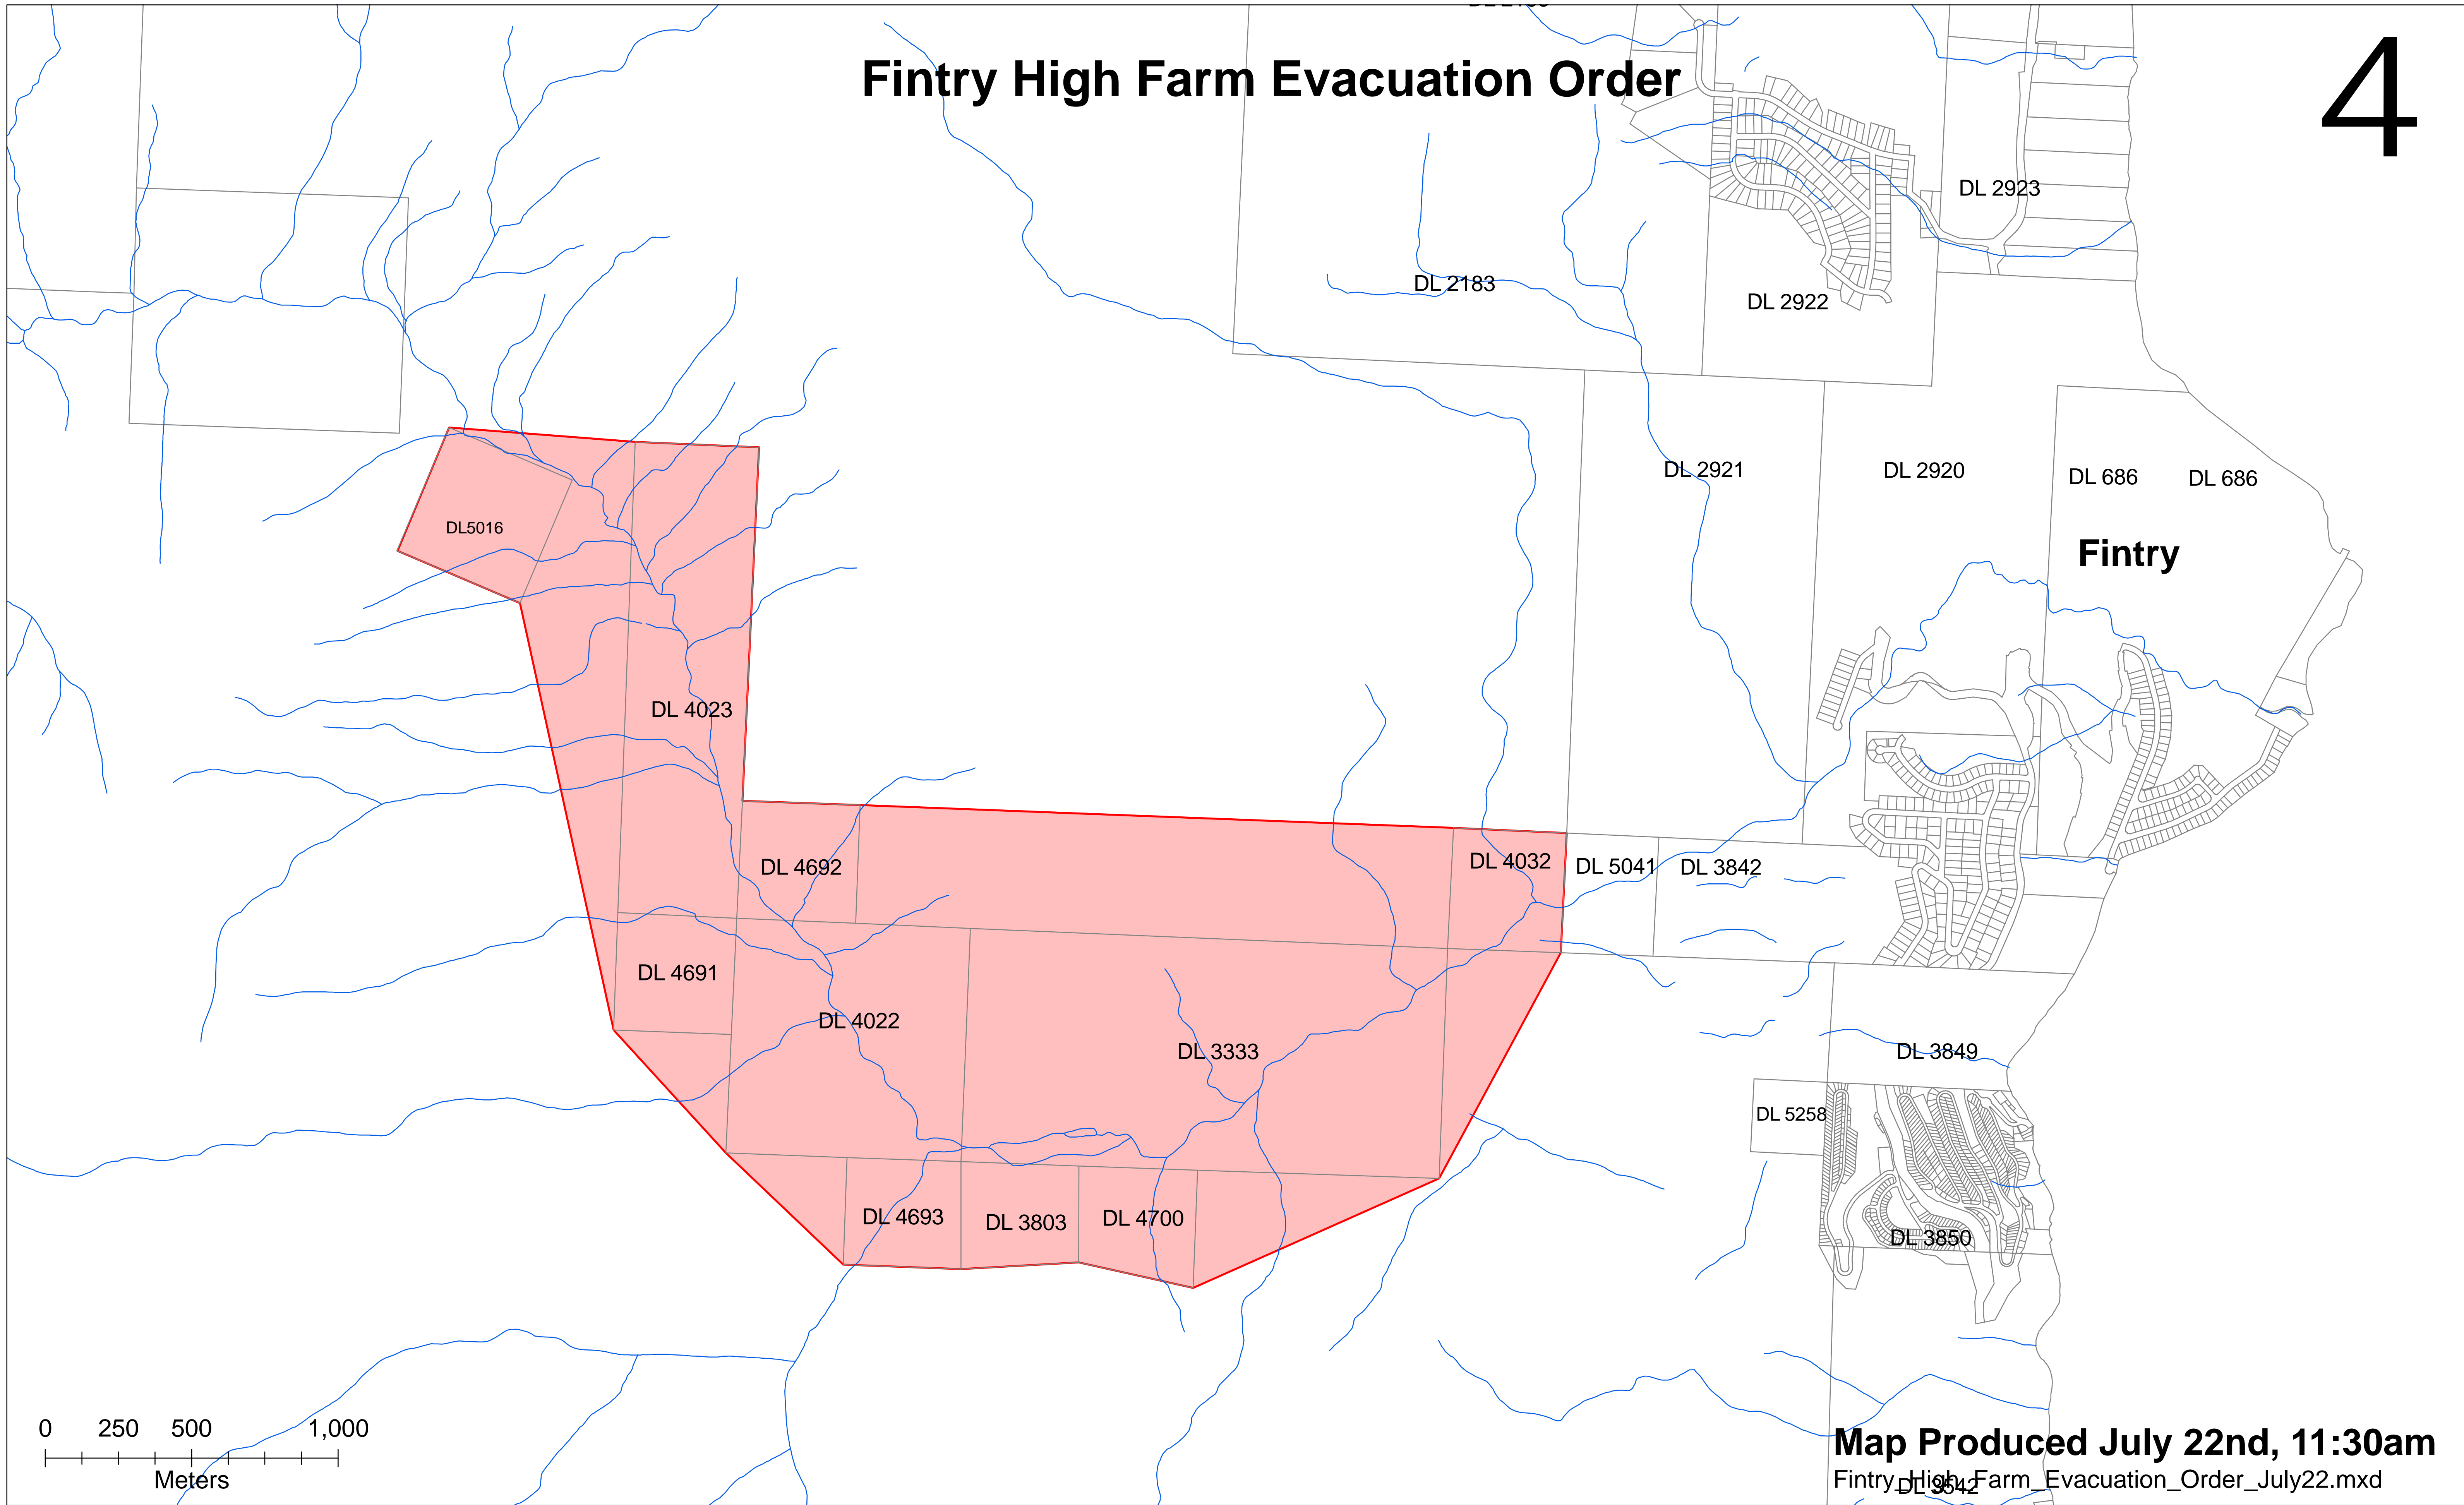

# Fintry High Farm Evacuation Order

4

**Map Produced July 22nd, 11:30am**  
Fintry\_High\_Farm\_Evacuation\_Order\_July22.mxd