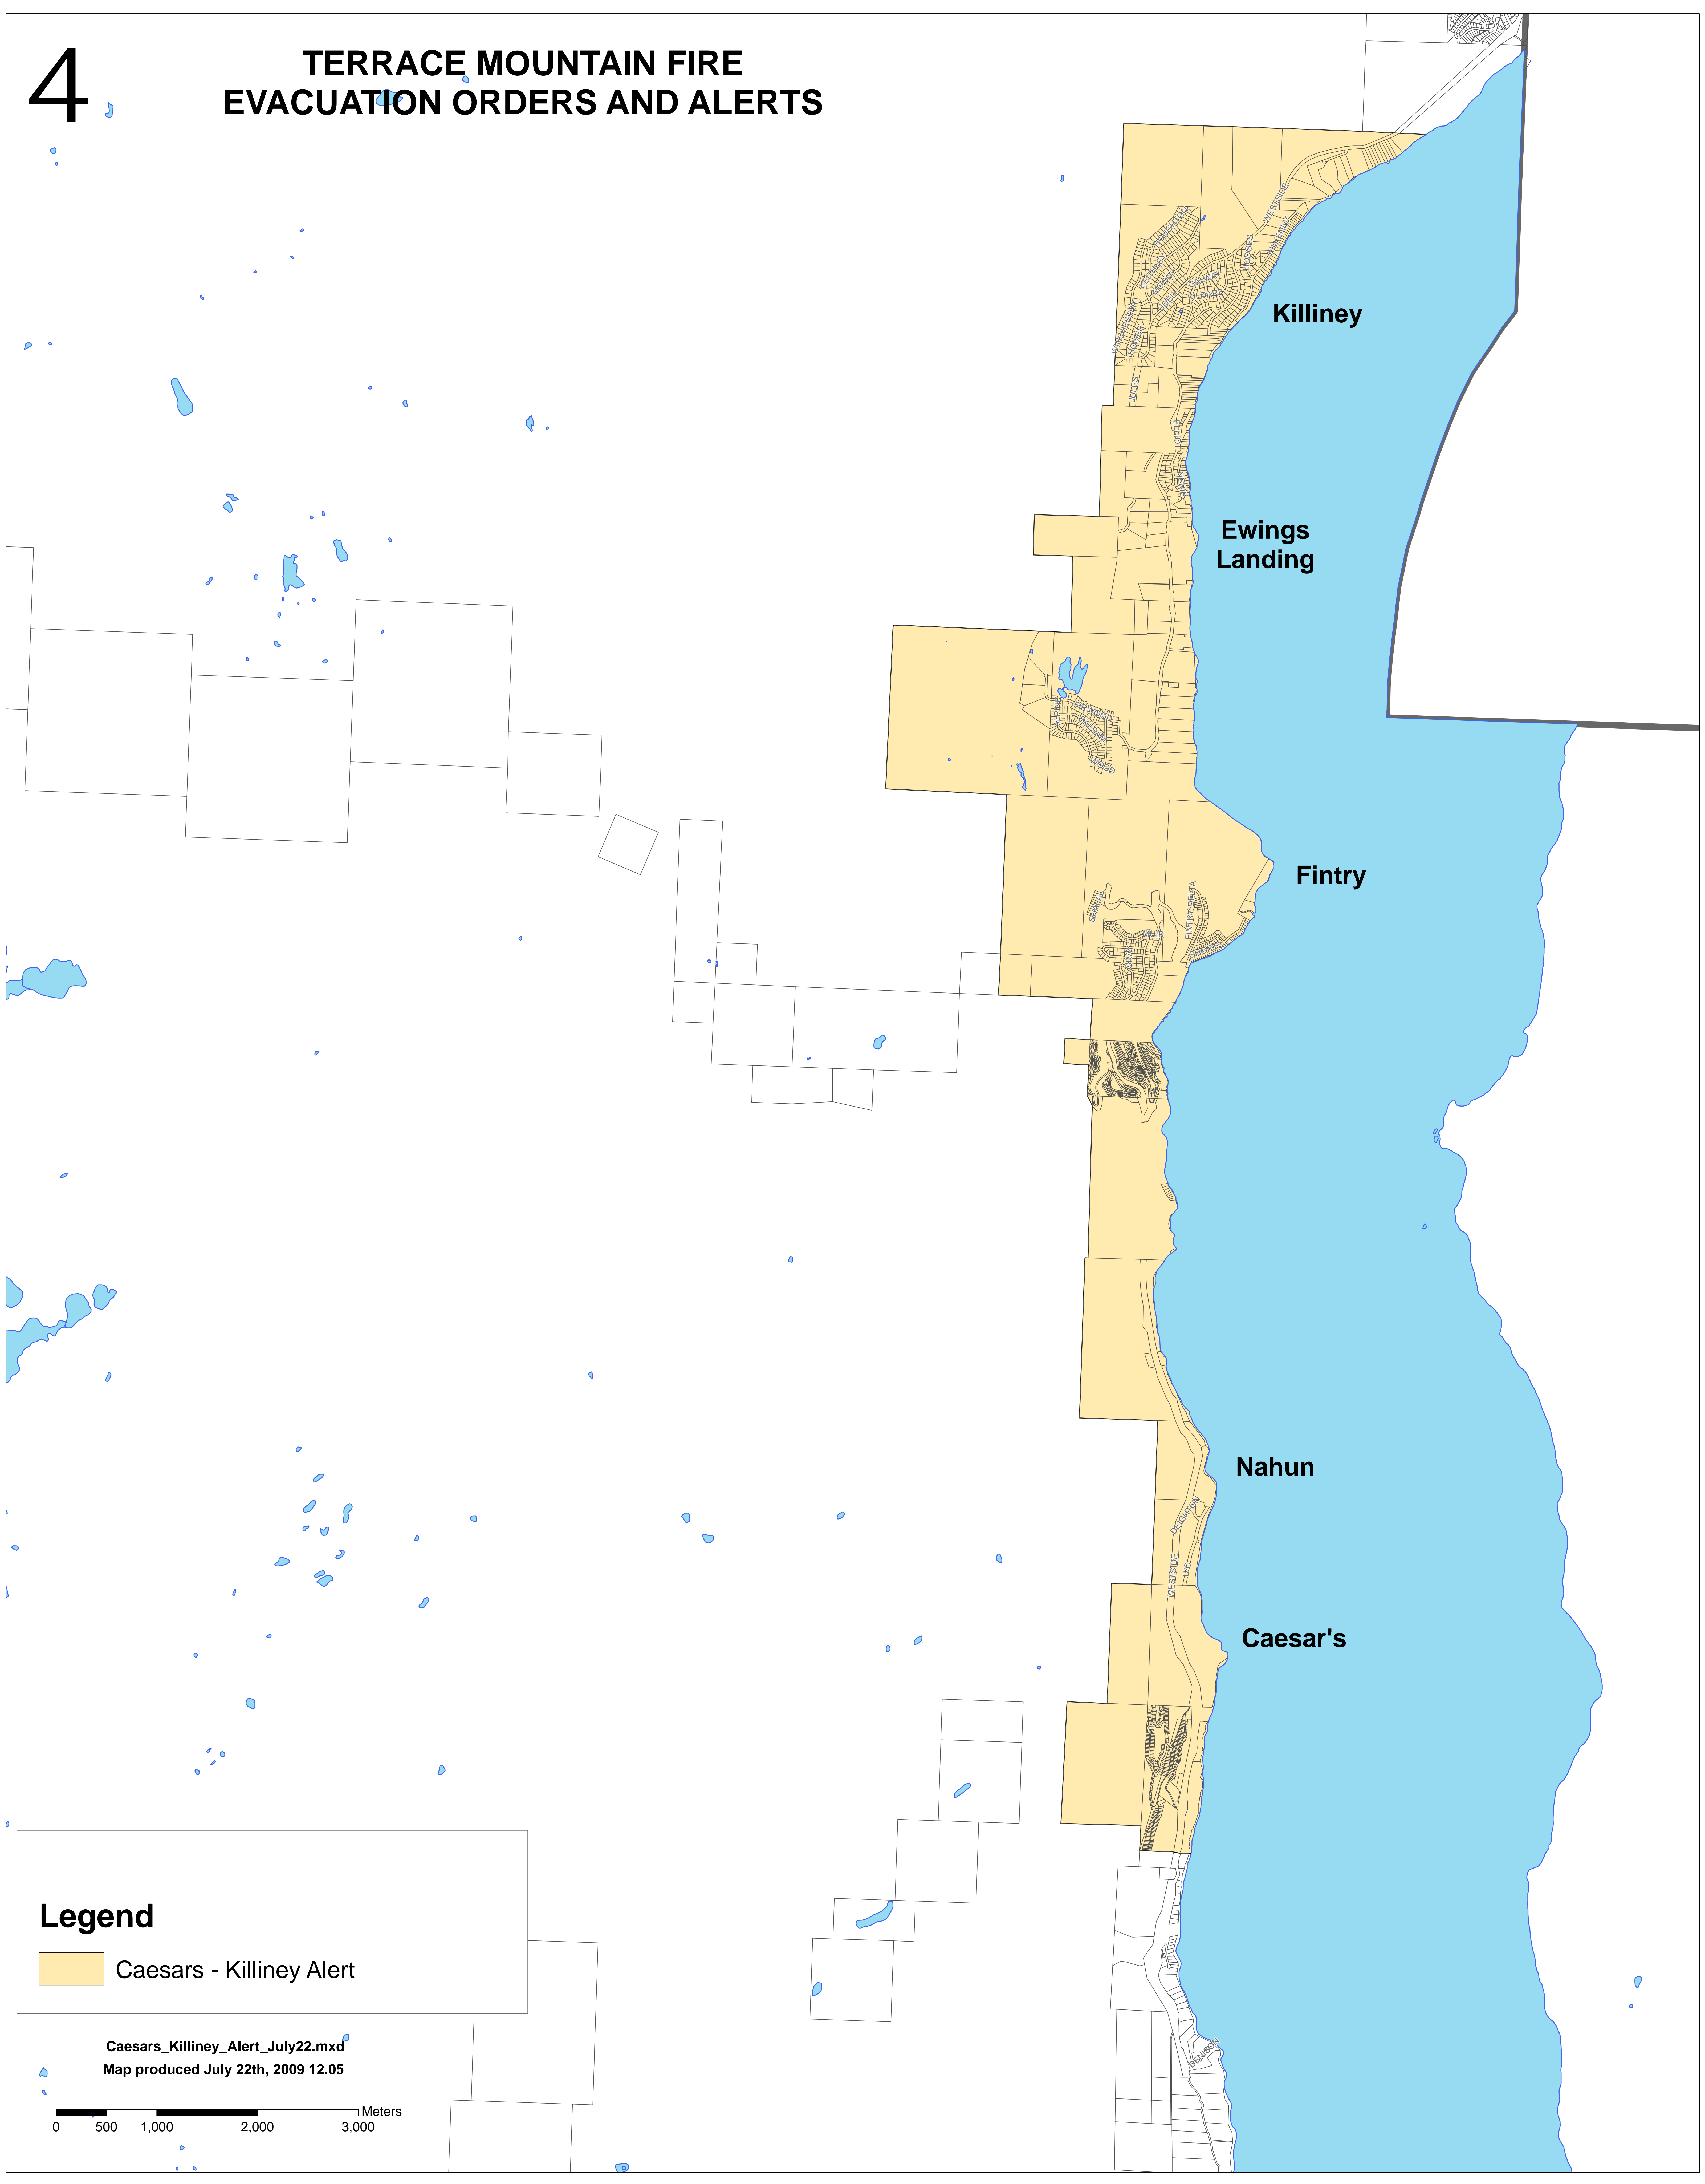

TERRACE MOUNTAIN FIRE EVACUATION ORDERS AND ALERTS

Legend

 Caesars - Killiney Alert

Caesars_Killiney_Alert_July22.mxd
Map produced July 22th, 2009 12.05

0 500 1,000 2,000 3,000 Meters