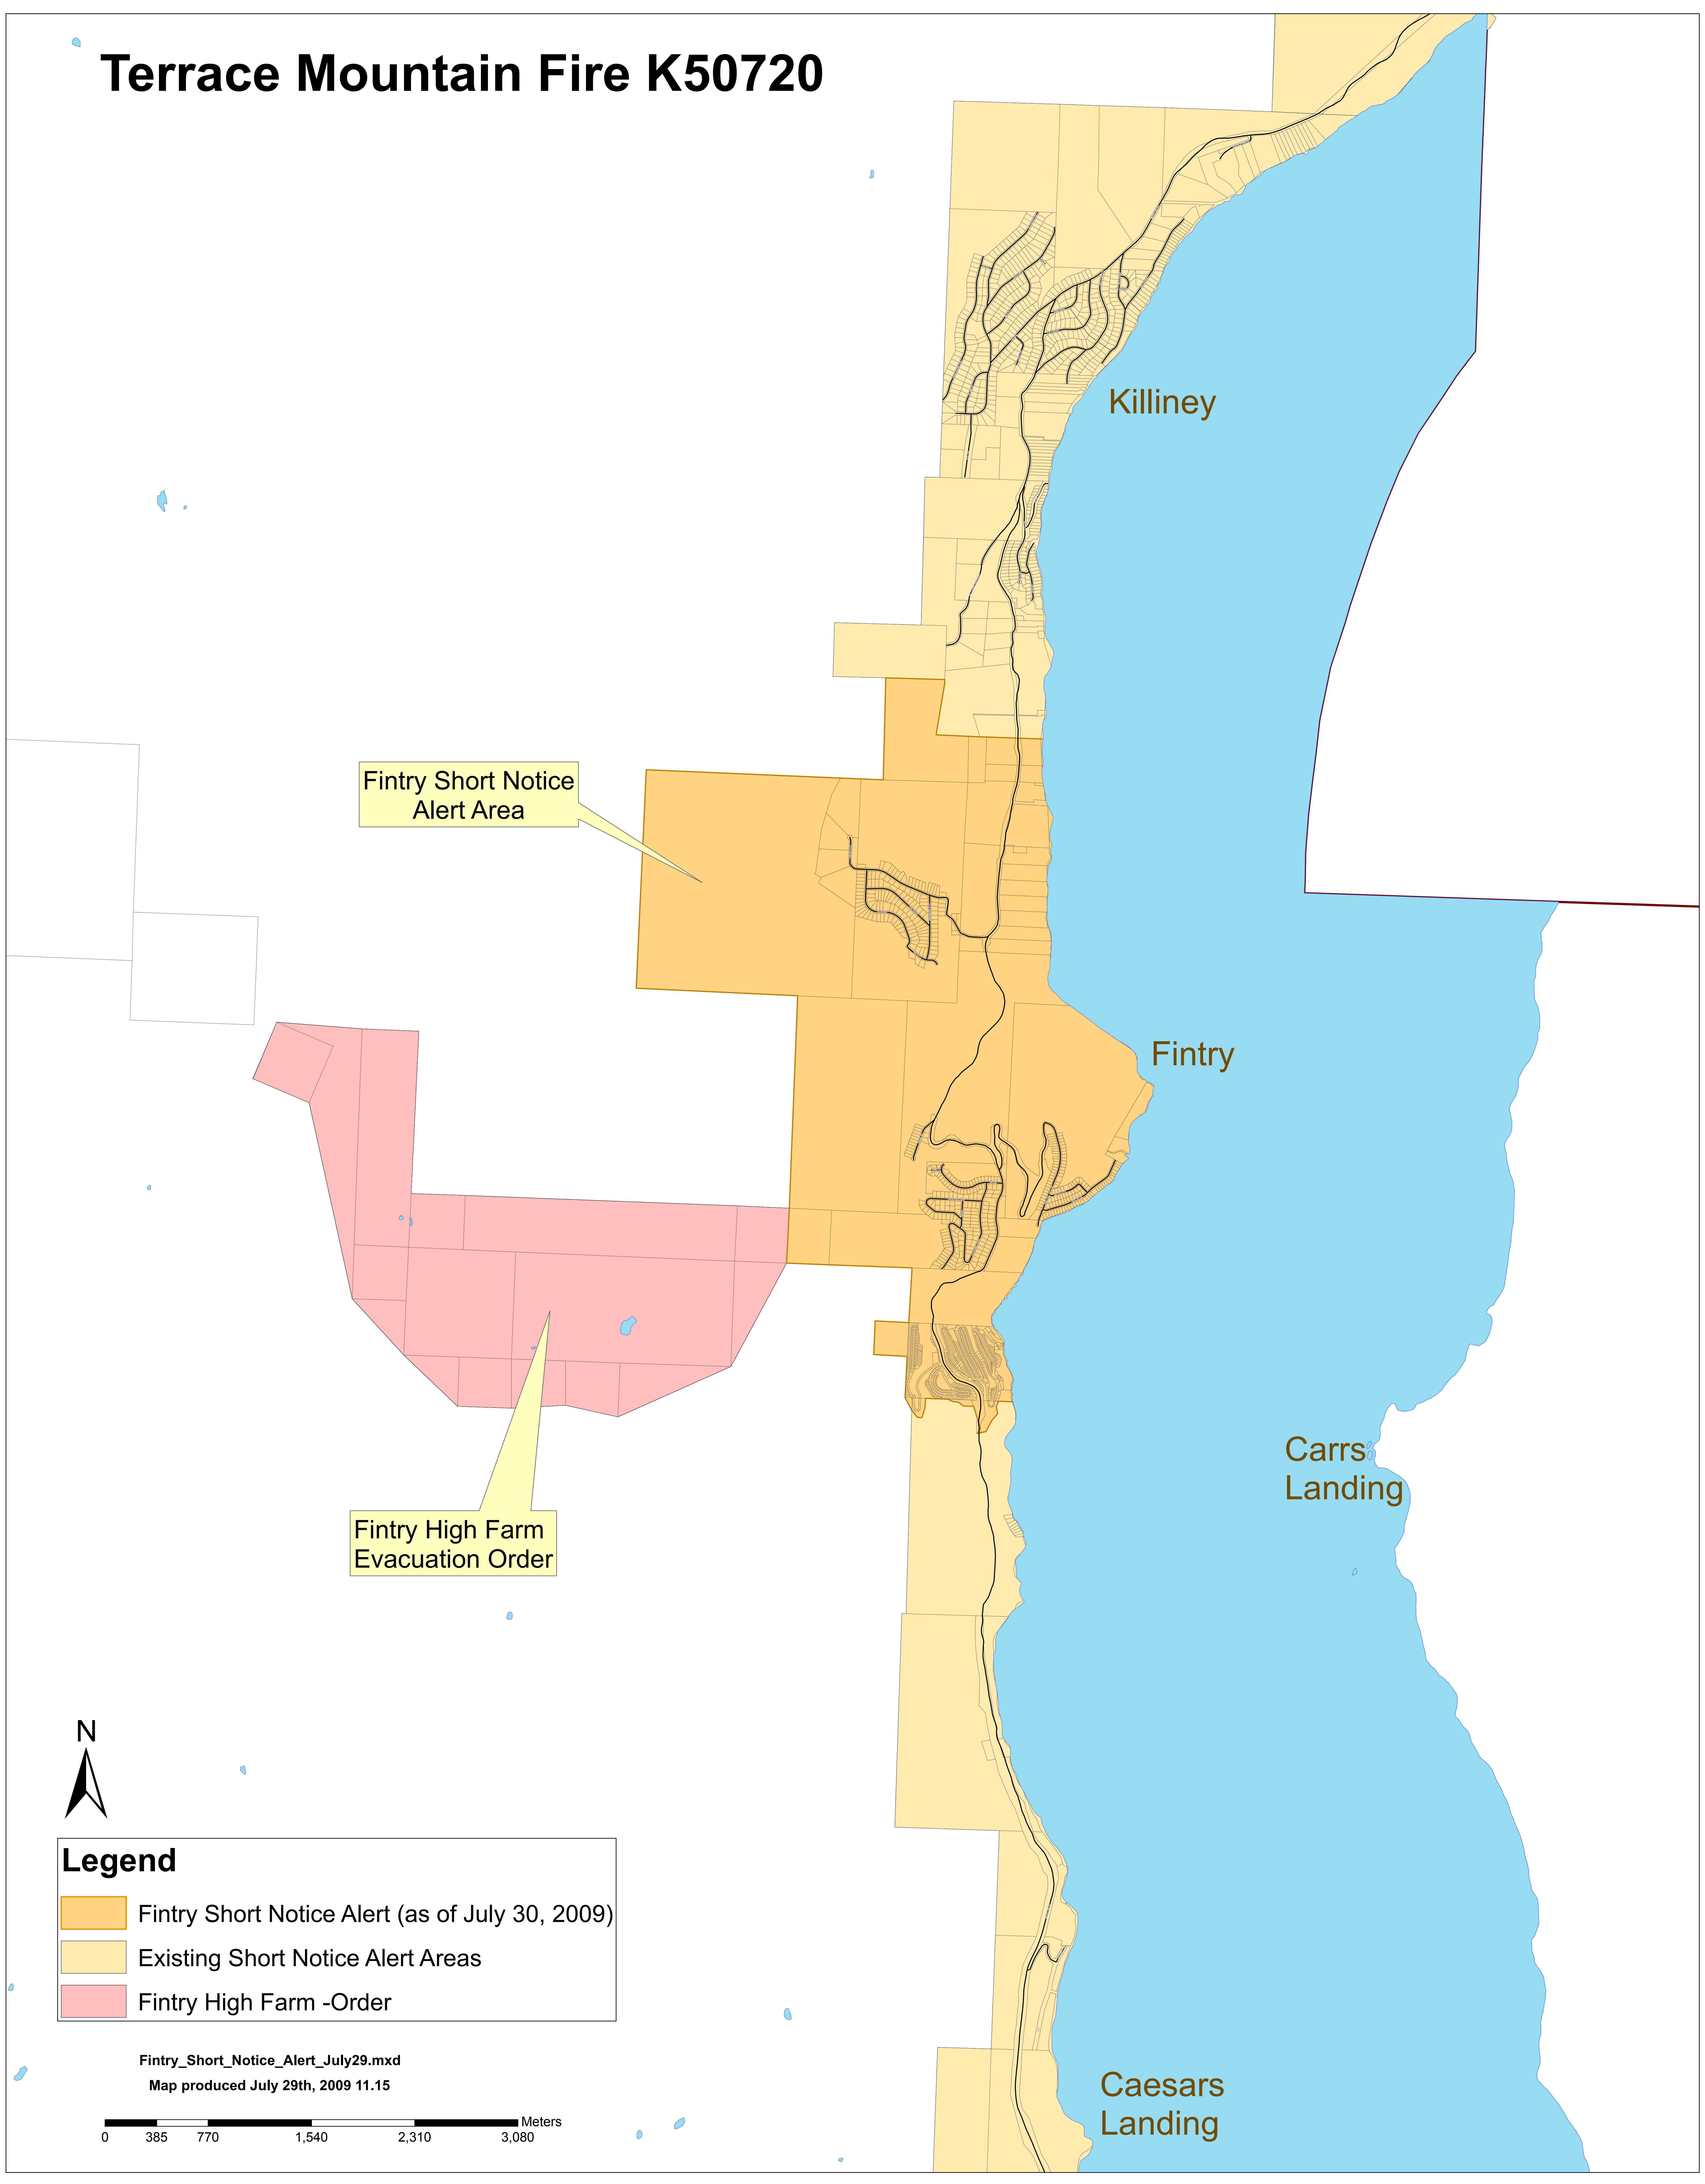

Terrace Mountain Fire K50720

Legend

-  Fintry Short Notice Alert (as of July 30, 2009)
-  Existing Short Notice Alert Areas
-  Fintry High Farm -Order

Fintry_Short_Notice_Alert_July29.mxd
Map produced July 29th, 2009 11.15

0 385 770 1,540 2,310 3,080 Meters